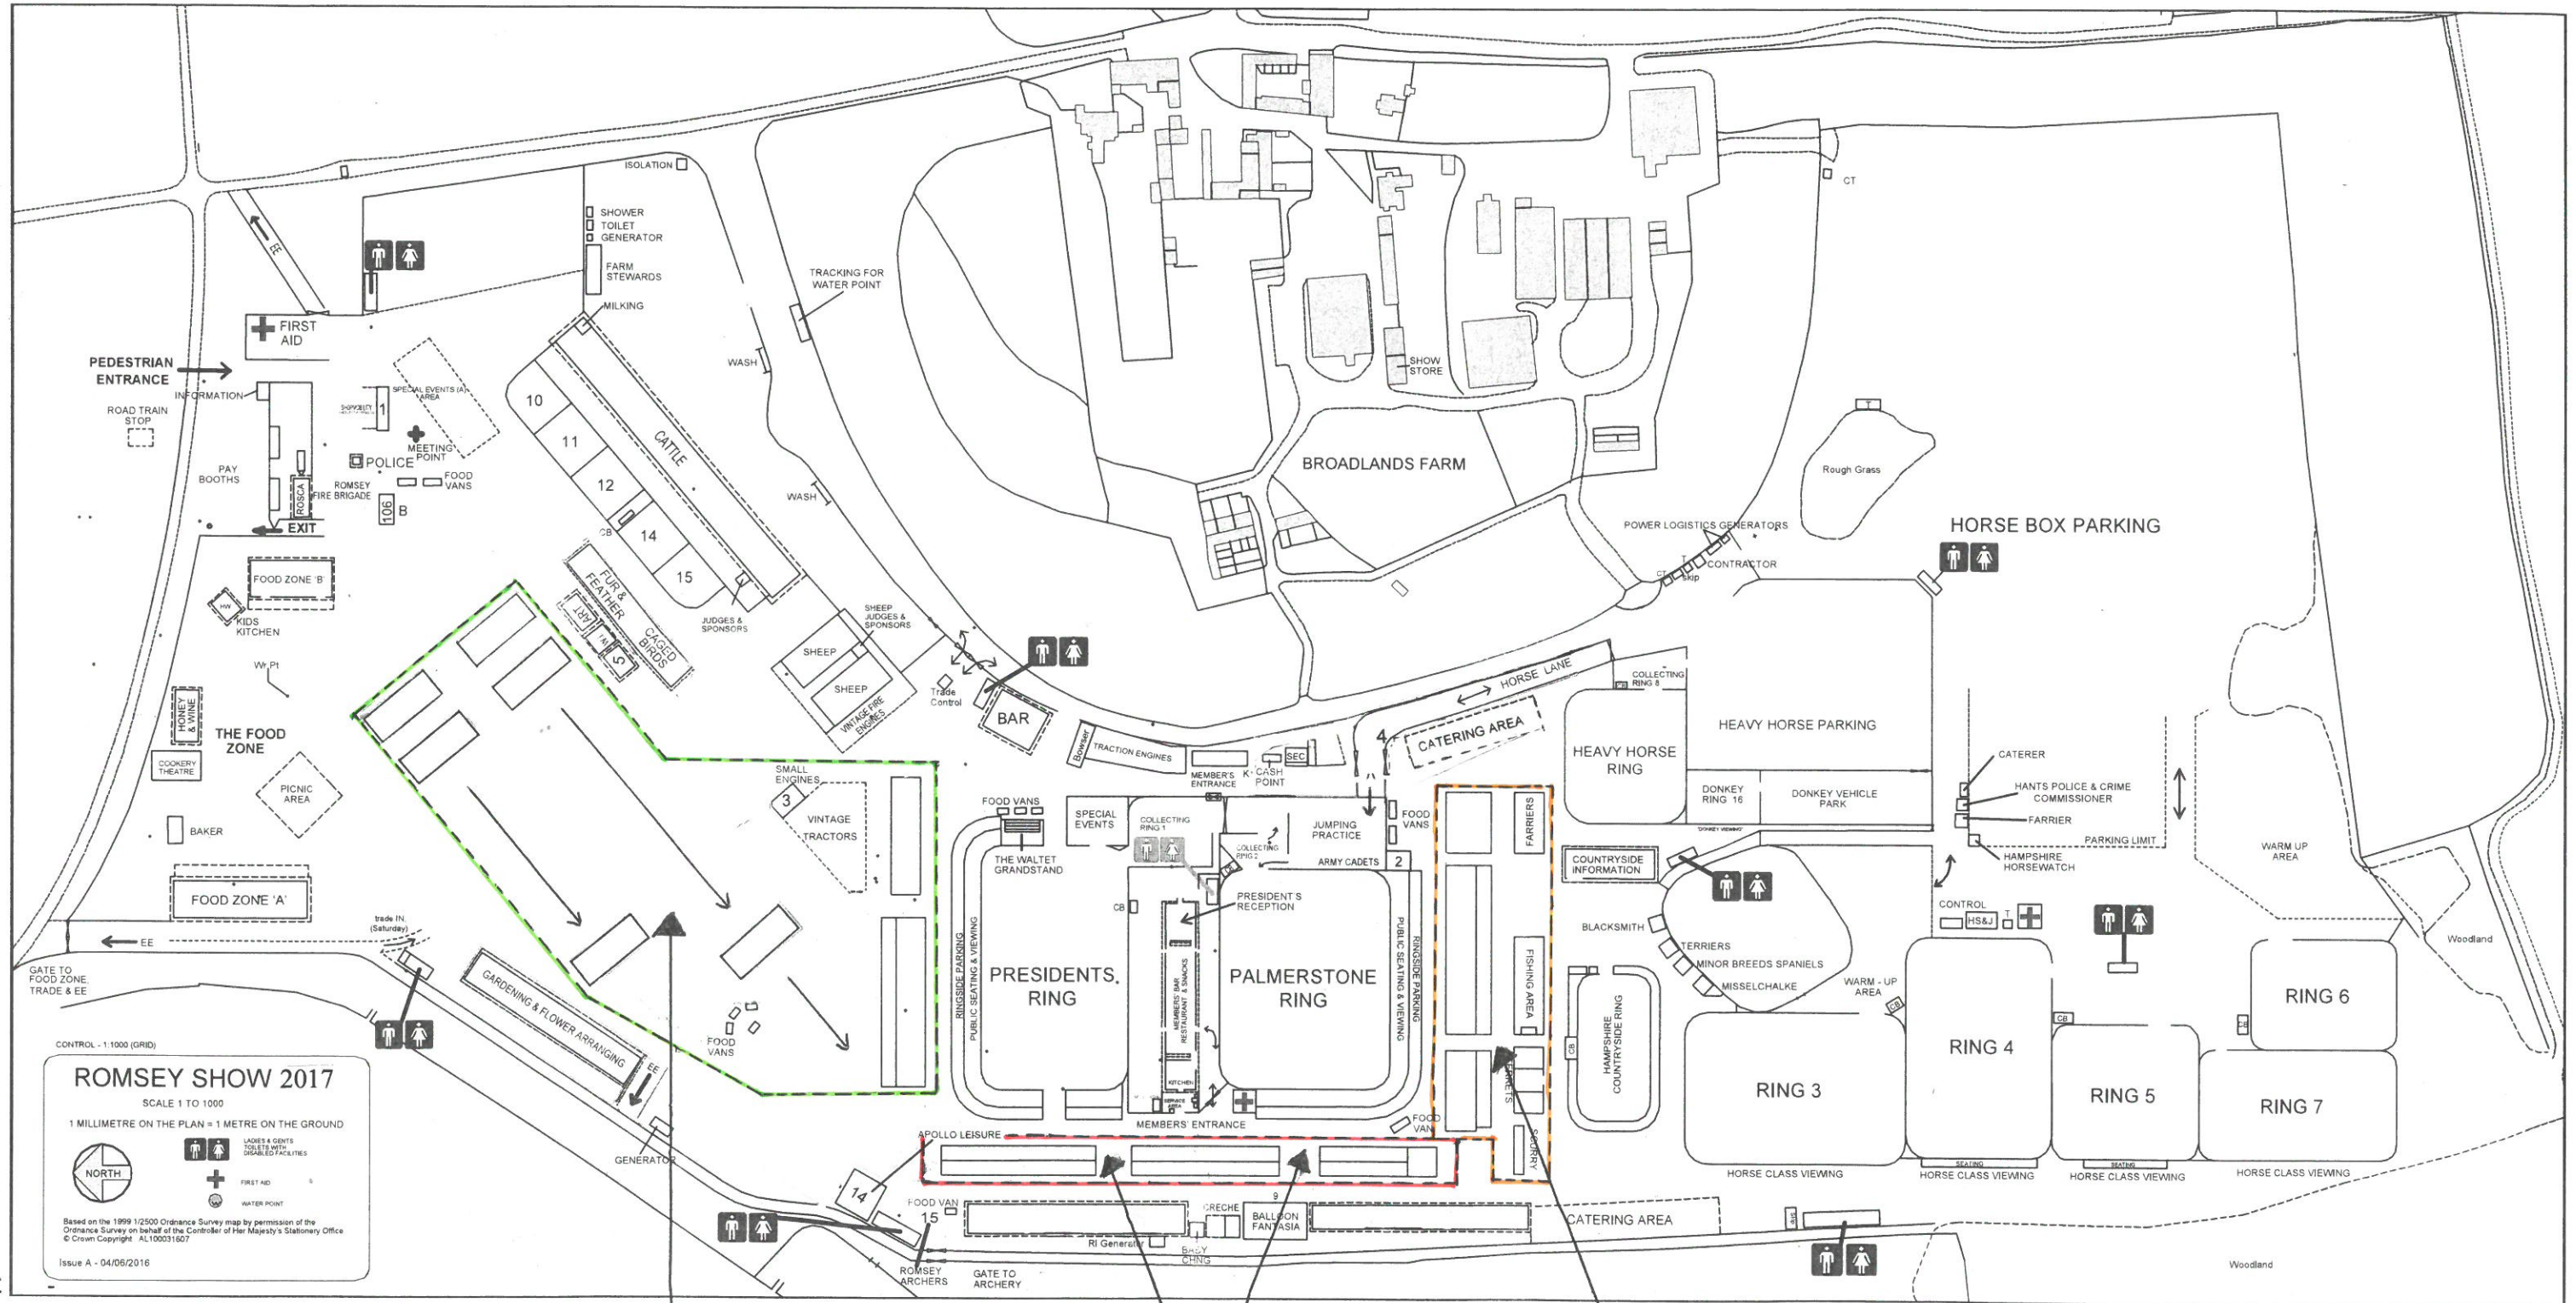

ROMSEY SHOW – DRAFT SHOWGROUND LAYOUT - 2017

TRADE ZONE 'A'

TRADE ZONE 'B'

TRADE ZONE 'C'